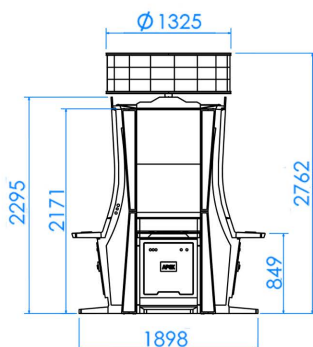

# CLOVER LINK<sup>®</sup> ELEMENTS

**Gaming Labs Certified.**  
GLI CERTIFIED THE CLOVER LINK FOR USE WITH SPECIFIC PLATFORMS

CLOVER LINK ELEMENTS

LED DISPLAY L

ASUP49J

**APEX**   
www.apex-gaming.com

sales@apex-gaming.com