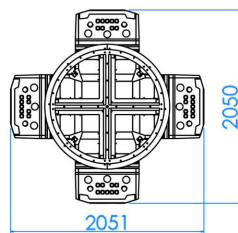

# CLOVER LINK<sup>®</sup> ELEMENTS

**Gaming Labs Certified.**  
GLI CERTIFIED THE CLOVER LINK FOR USE WITH SPECIFIC PLATFORMS

CLOVER LINK ELEMENTS

LED DISPLAY L

ASUP49J

**APEX**   
www.apex-gaming.com

sales@apex-gaming.com