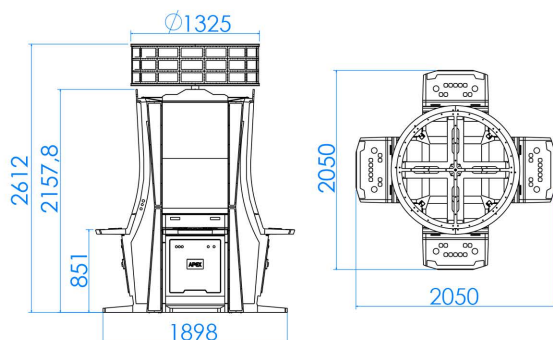

the next level

**CLOVER
LINK™
PREMIUM**

**Gaming
Labs
Certified.**
GLI CERTIFIED THE CLOVER LINK
FOR USE WITH SPECIFIC PLATFORMS

CLOVER LINK PREMIUM

LED DISPLAY L

ASUP43J

APEX 
www.apex-gaming.com

sales@apex-gaming.com