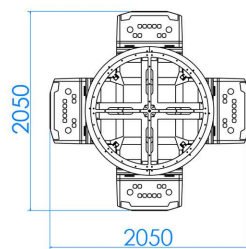

the next level

CLOVER LINK[®] ELEMENTS

Gaming Labs Certified.
GLI CERTIFIED THE CLOVER LINK
FOR USE WITH SPECIFIC PLATFORMS

CLOVER LINK ELEMENTS

LED DISPLAY L

ASUP43J

APEX 
www.apex-gaming.com

sales@apex-gaming.com