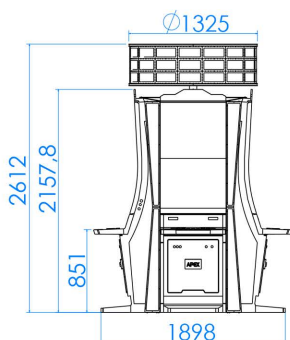

the next level

CLOVER LINK[®] ELEMENTS

Gaming Labs Certified.
GLI CERTIFIED THE CLOVER LINK
FOR USE WITH SPECIFIC PLATFORMS

CLOVER LINK ELEMENTS

LED DISPLAY L

ASUP43J

APEX 
www.apex-gaming.com

sales@apex-gaming.com