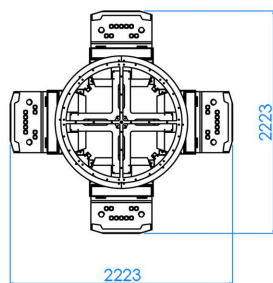

# CLOVER Link

CLOVER LINK

LED DISPLAY L

ASUP27

GLI CERTIFIED THE CLOVER LINK  
FOR USE WITH SPECIFIC PLATFORMS

**APEX**   
www.apex-gaming.com

sales@apex-gaming.com