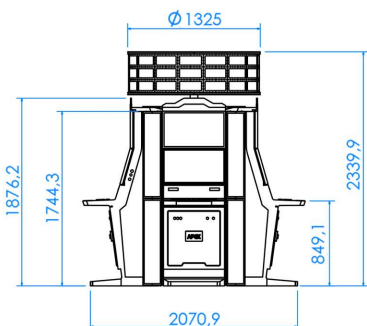

# CLOVER Link

CLOVER LINK

LED DISPLAY L

ASUP27

GLI CERTIFIED THE CLOVER LINK  
FOR USE WITH SPECIFIC PLATFORMS

**APEX**   
www.apex-gaming.com

sales@apex-gaming.com