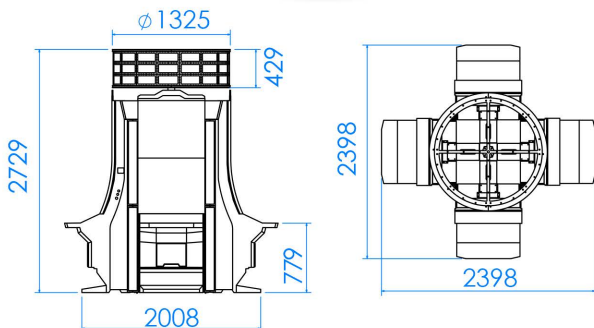

# CLOVER LINK<sup>®</sup> ELEMENTS

**Gaming Labs Certified.**  
GLI CERTIFIED THE CLOVER LINK FOR USE WITH SPECIFIC PLATFORMS

CLOVER LINK ELEMENTS

LED DISPLAY L

APSL55J

**APEX**  
www.apex-gaming.com

sales@apex-gaming.com