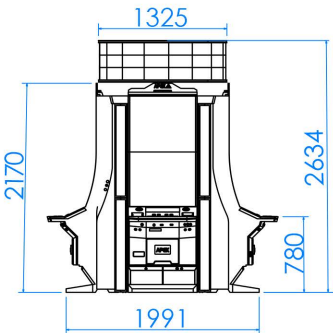

## CLOVER LINK ELEMENTS

LED DISPLAY L

APSL49J

**APEX**   
www.apex-gaming.com

  
sales@apex-gaming.com