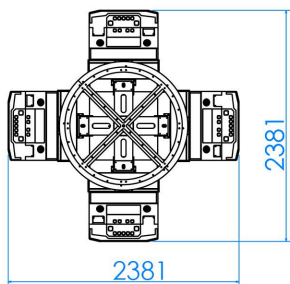

## CLOVER LINK ELEMENTS

LED DISPLAY L

APSL49J

**APEX**   
www.apex-gaming.com

  
sales@apex-gaming.com