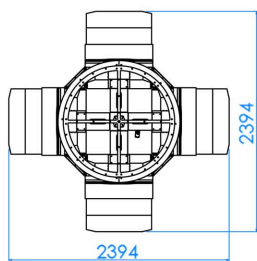

the next level

CLOVER LINK[®] ELEMENTS

Gaming Labs Certified.
GLI CERTIFIED THE CLOVER LINK
FOR USE WITH SPECIFIC PLATFORMS

CLOVER LINK ELEMENTS

LED DISPLAY L

APSL32P

APEX 
www.apex-gaming.com

sales@apex-gaming.com