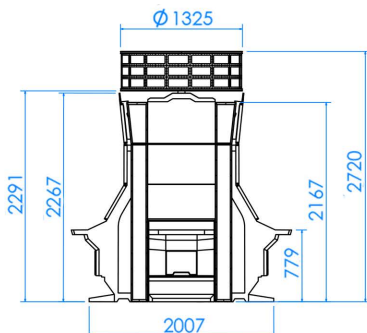

the next level

CLOVER LINK[®] ELEMENTS

Gaming Labs Certified.
GLI CERTIFIED THE CLOVER LINK
FOR USE WITH SPECIFIC PLATFORMS

CLOVER LINK ELEMENTS

LED DISPLAY L

APSL32P

APEX 
www.apex-gaming.com

sales@apex-gaming.com