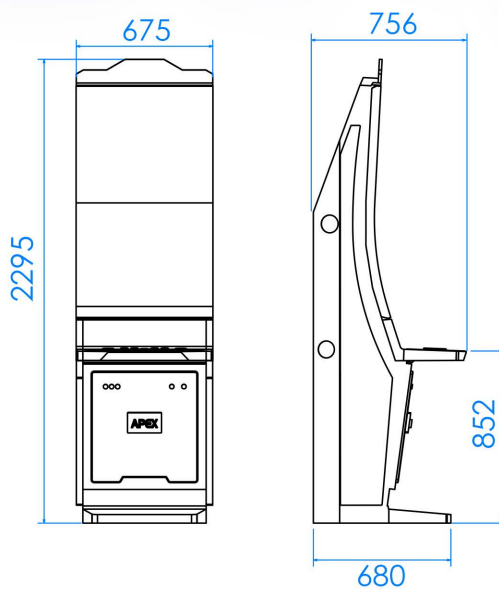

the next level

CLOVER LINK[®] ELEMENTS

ASUP49J

NEXT GENERATION OF
PINNACLE SLOT MACHINES FAMILY

EXQUISITE DESIGN
IN STYLISH ELEGANT BLACK

NEW 4K 49" MONITOR
WITH SIDE LED'S

GLI CERTIFIED FOR USE
WITH SPECIFIC PLATFORMS