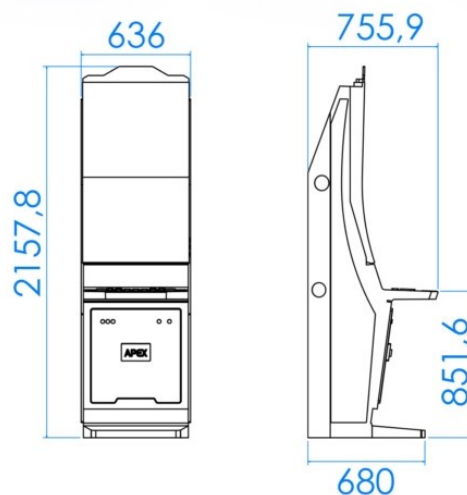

the next level

APEX SPECIAL

UPRIGHT 43J

NEXT GENERATION OF
PINNACLE SLOT MACHINES FAMILY

EXQUISITE DESIGN
IN STYLISH ELEGANT BLACK

NEW 4K 43" MONITOR
WITH SIDE LED'S

GLI CERTIFIED FOR USE
WITH SPECIFIC PLATFORMS