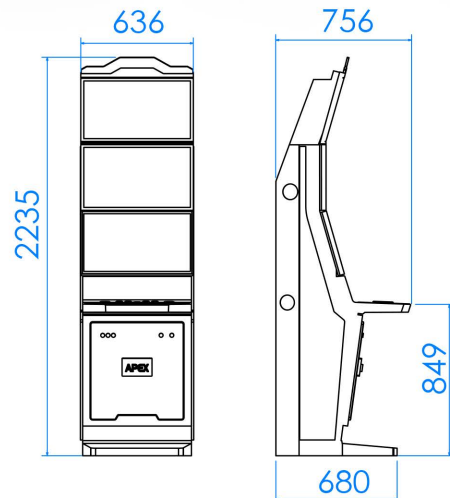

the next level

CLOVER LINK® ELEMENTS

ASUP27P

NEXT GENERATION OF
PINNACLE SLOT MACHINES FAMILY

EXQUISITE DESIGN
IN STYLISH ELEGANT BLACK

NEW FULL HD 27" MONITORS
WITH SIDE LED'S

GLI CERTIFIED FOR USE
WITH SPECIFIC PLATFORMS