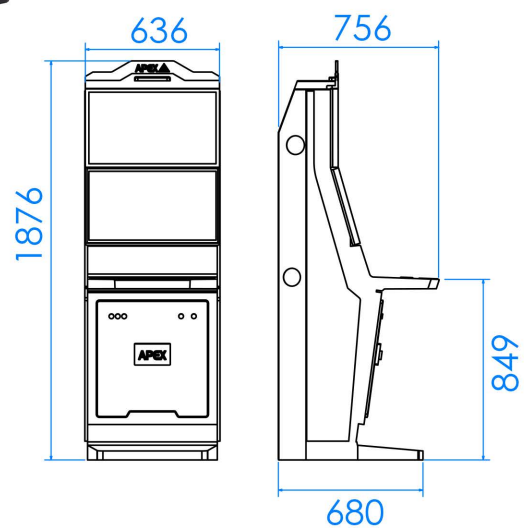

the next level

ASUP27

NEXT GENERATION OF  
PINNACLE SLOT MACHINES FAMILY

EXQUISITE DESIGN  
IN STYLISH ELEGANT BLACK

NEW FULL HD 27" MONITORS  
WITH SIDE LED'S

GLI CERTIFIED FOR USE  
WITH SPECIFIC PLATFORMS