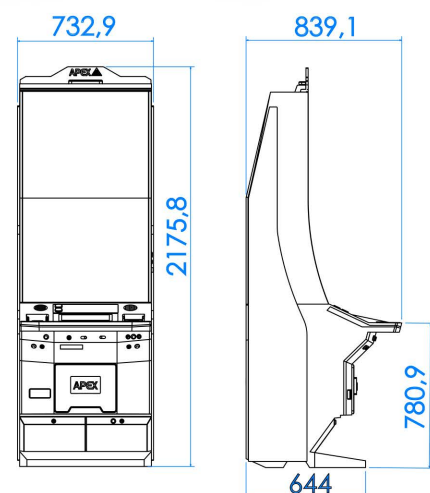

# CLOVER LINK<sup>®</sup> ELEMENTS

APSL49J

NEXT GENERATION OF  
PINNACLE SLOT MACHINES FAMILY

EXQUISITE DESIGN  
IN STYLISH ELEGANT BLACK

NEW 4K 49" MONITOR  
WITH SIDE LED'S

GLI CERTIFIED FOR USE  
WITH SPECIFIC PLATFORMS