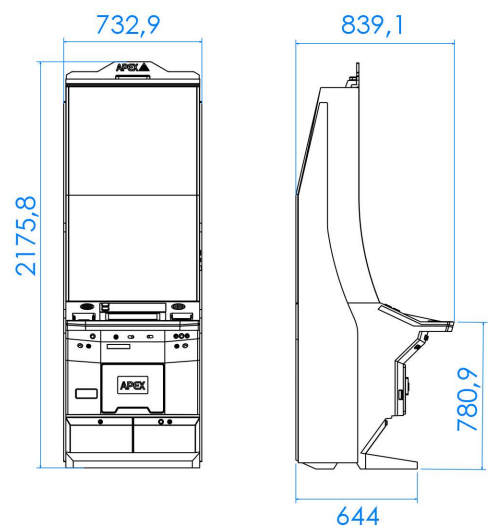

the next level

CLOVER LINK[®] ELEMENTS

APSL49J

NEXT GENERATION OF
PINNACLE SLOT MACHINES FAMILY

EXQUISITE DESIGN
IN STYLISH ELEGANT BLACK

NEW 4K 49" MONITOR
WITH SIDE LED'S

GLI CERTIFIED FOR USE
WITH SPECIFIC PLATFORMS