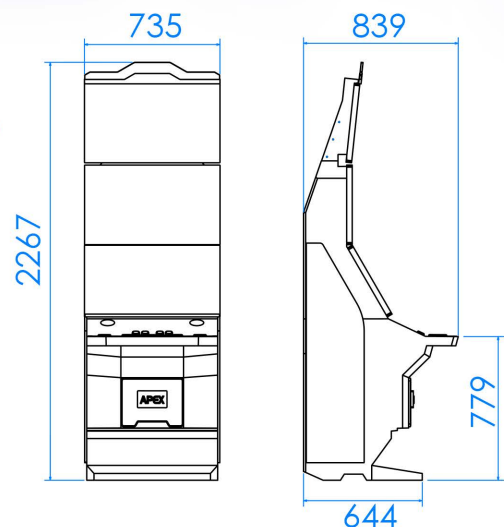

the next level

CLOVER LINK™ PREMIUM

APSL32P

NEXT GENERATION OF
PINNACLE SLOT MACHINES FAMILY

EXQUISITE DESIGN
IN STYLISH ELEGANT BLACK

NEW FULL HD 32" MONITORS
WITH SIDE LED'S

GLI CERTIFIED FOR USE
WITH SPECIFIC PLATFORMS