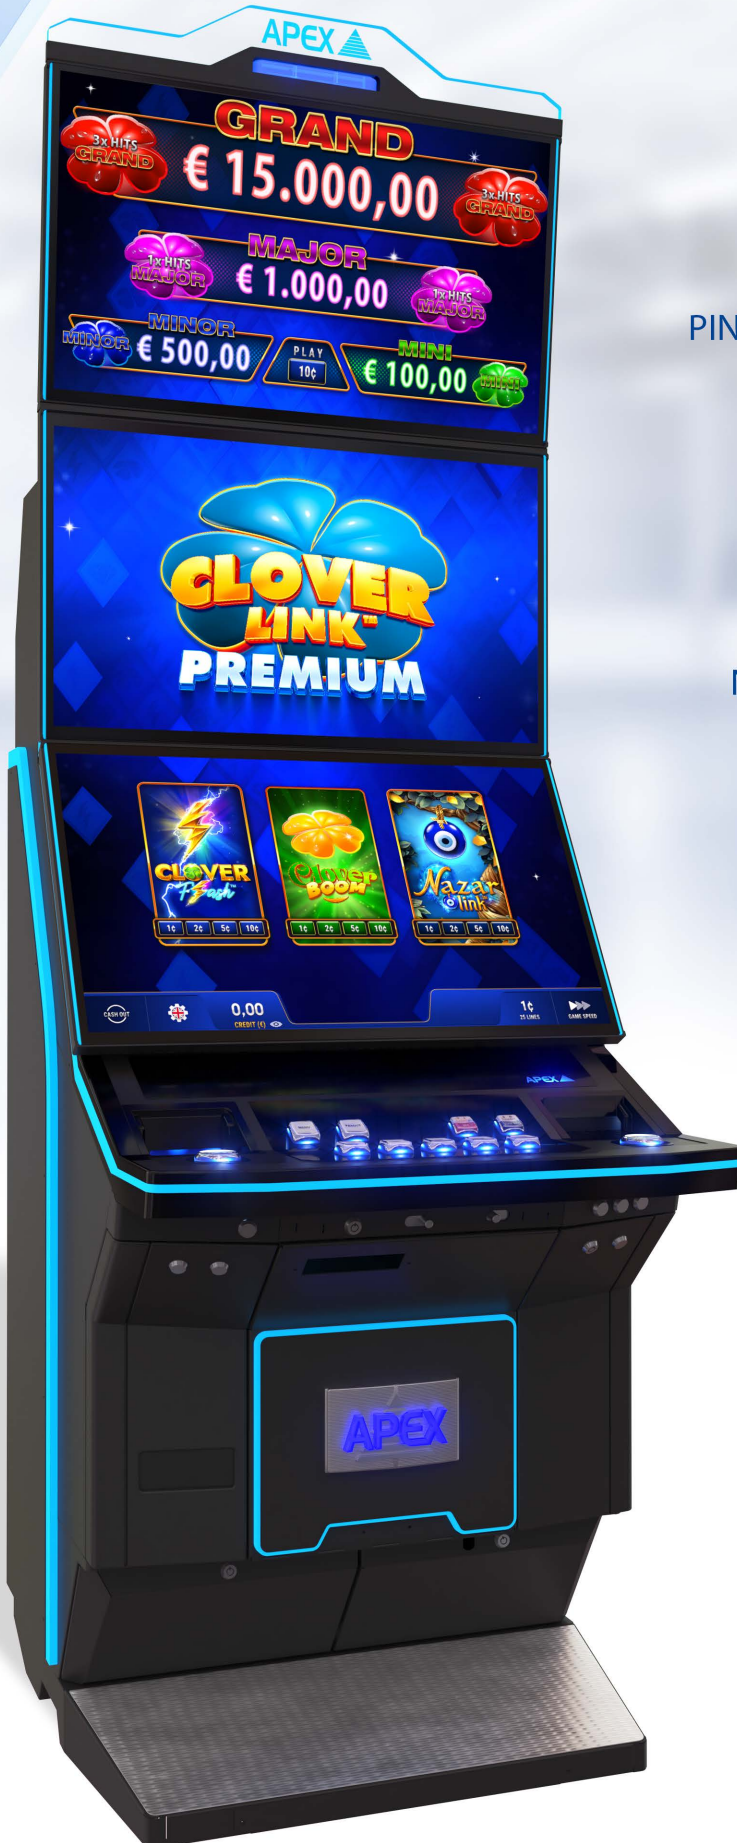

the next level

CLOVER LINK™ PREMIUM

APSL32P

NEXT GENERATION OF
PINNACLE SLOT MACHINES FAMILY

EXQUISITE DESIGN
IN STYLISH ELEGANT BLACK

NEW FULL HD 32" MONITORS
WITH SIDE LED'S

GLI CERTIFIED FOR USE
WITH SPECIFIC PLATFORMS