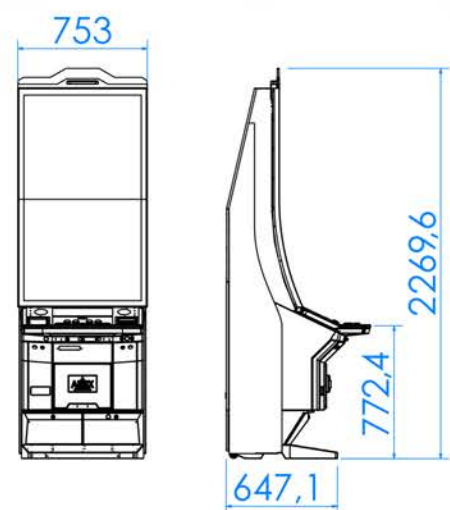

## APSL55J

NEXT GENERATION OF  
PINNACLE SLOT MACHINES FAMILY

EXQUISITE DESIGN  
IN STYLISH ELEGANT BLACK

NEW 4K 55" MONITOR  
WITH SIDE LED'S

GLI CERTIFIED FOR USE  
WITH SPECIFIC PLATFORMS

sales@apex-gaming.com