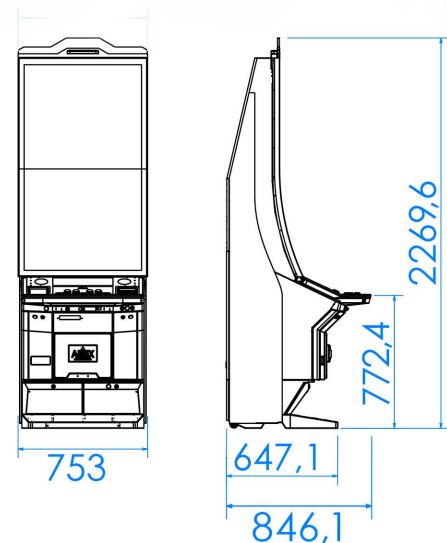

the next level

CLOVER LINK[®] ELEMENTS

APSL55J

NEXT GENERATION OF
PINNACLE SLOT MACHINES FAMILY

EXQUISITE DESIGN
IN STYLISH ELEGANT BLACK

NEW 4K 55" MONITOR
WITH SIDE LED'S

GLI CERTIFIED FOR USE
WITH SPECIFIC PLATFORMS