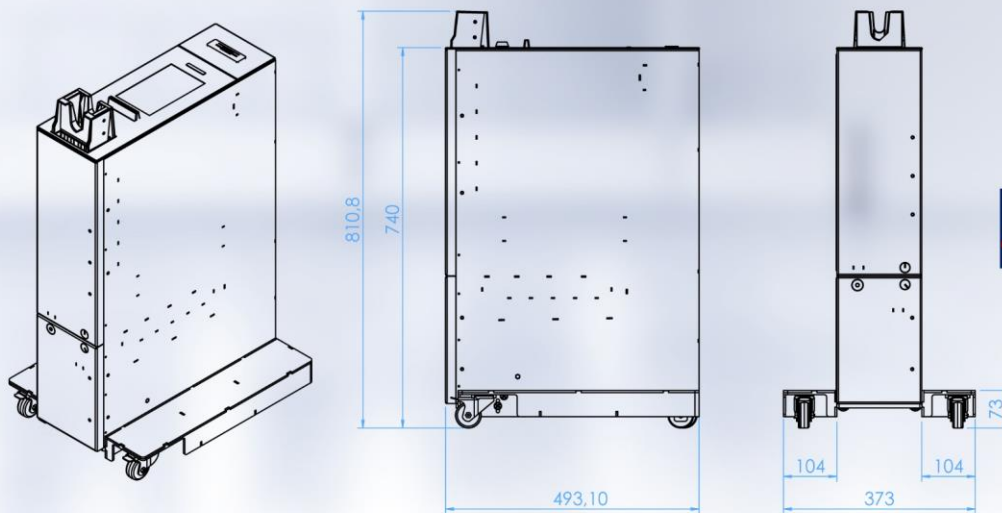

The brand new iDROPe adds a great new service for drop management at gaming tables. It combines security, speed and flexibility. Notes and tickets can be entered in a bulk of up to 30 at a time. The iDROPe does the rest automatically – securely validating and storing each individual note or ticket. Speed is the essence – see for yourself how quickly the iDROPe functions. An integrated ticket printer completes the iDROPe. Furthermore, players can now bring tickets to the tables in exchange for jetons. The iDROPe even allows players to choose the amount to have in jetons – the remainder is paid out by ticket.