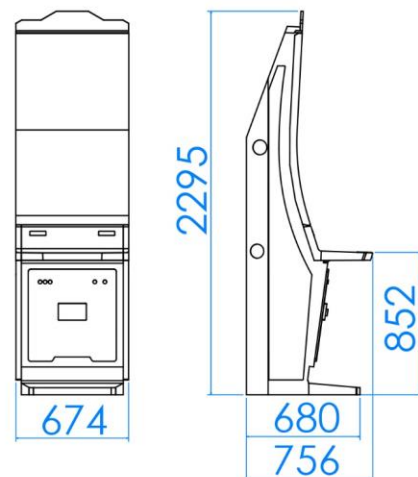

the next level

APEX SPECIAL

UPRIGHT 49J

NEXT GENERATION OF
PINNACLE SLOT MACHINES FAMILY

EXQUISITE DESIGN
IN STYLISH ELEGANT BLACK

NEW 4K 49" MONITOR
WITH SIDE LED'S

GLI CERTIFIED FOR USE
WITH SPECIFIC PLATFORMS