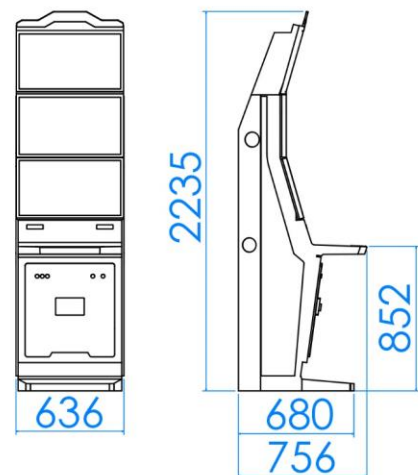

### UPRIGHT 27P

NEXT GENERATION OF  
PINNACLE SLOT MACHINES FAMILY

EXQUISITE DESIGN  
IN STYLISH ELEGANT BLACK

NEW FULL HD 27" MONITORS  
WITH SIDE LED'S

GLI CERTIFIED FOR USE  
WITH SPECIFIC PLATFORMS

sales@apex-gaming.com