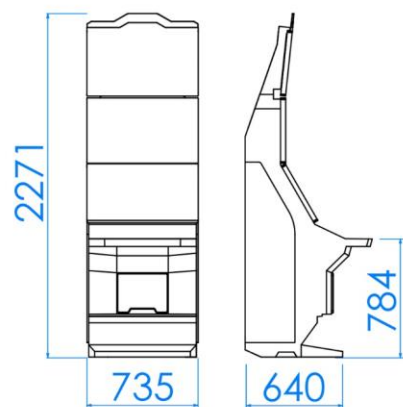

the next level

APEX PINNACLE

SLANT TOP 32

NEXT GENERATION OF
PINNACLE SLOT MACHINES FAMILY

EXQUISITE DESIGN
IN STYLISH ELEGANT BLACK

NEW FULL HD 32" MONITORS
WITH SIDE LED'S

GLI CERTIFIED FOR USE
WITH SPECIFIC PLATFORMS