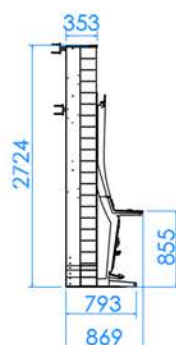

APEX
www.apex-gaming.com

sales@apex-gaming.com