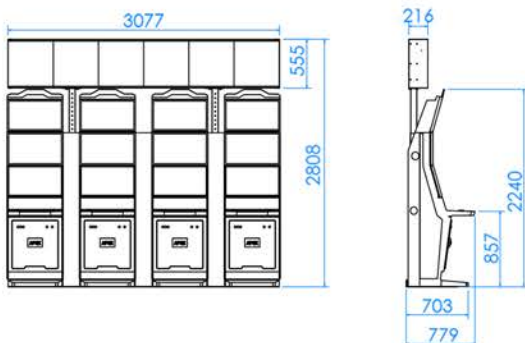

sales@apex-gaming.com

the next level

**Gaming Labs Certified**  
GLI CERTIFIED THE CLOVER LINK  
FOR USE WITH SPECIFIC PLATFORMS

4  
OR MORE  
CABINETS  
ISLAND

CLOVER LINK PREMIUM

LED DISPLAY S

ASUP27P

**APEX**  
www.apex-gaming.com