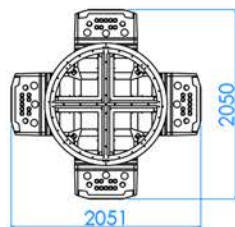

APEX
www.apex-gaming.com

sales@apex-gaming.com