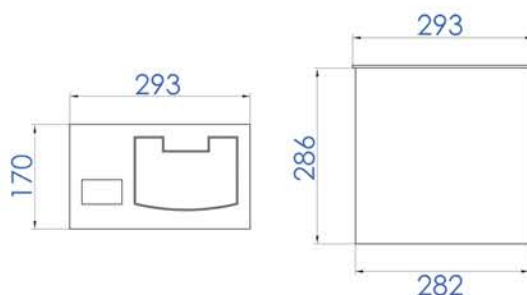

the next level

SHUFFLE KING 2

ELECTRONIC CARD SHUFFLER

Shuffling of cards will be accomplished in a single cycle. Cards are randomly distributed to 52 trays one by one, and they are subsequently lifted to the position for withdrawal. Each card is counted; the total number is shown on display. If there is a different number than 52, operator is notified of a wrong card number in the inserted pack.

- For 1 Deck of Cards
- One shuffling cycle takes 35 sec.
- Controls the number of cards in a pack
- Increases the game's productivity
- Easy handling
- GLI-29 compliant

APEX
www.apex-gaming.com

sales@apex-gaming.com