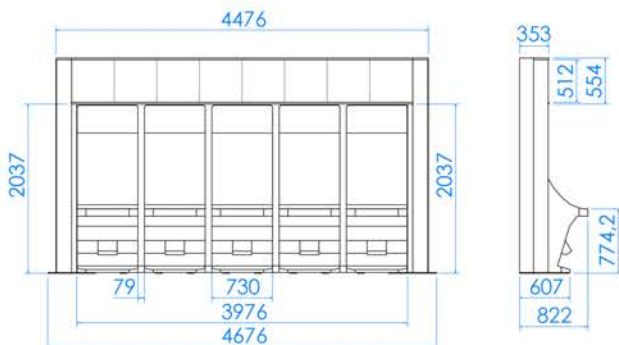

APEX
www.apex-gaming.com

sales@apex-gaming.com