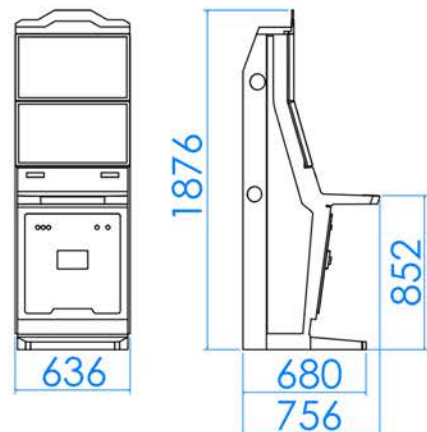

sales@apex-gaming.com