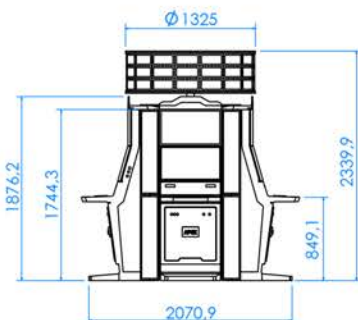

APEX
www.apex-gaming.com

sales@apex-gaming.com