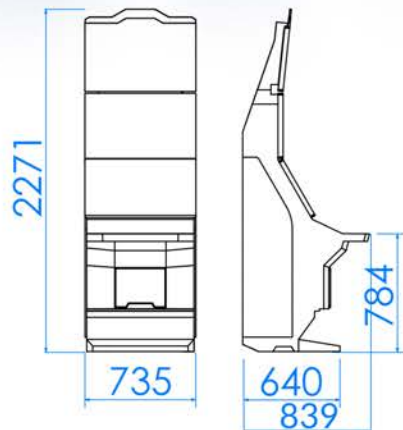

# CLOVER LINK™ PREMIUM

APSL32P

NEXT GENERATION OF PINNACLE SLOT MACHINES FAMILY

EXQUISITE DESIGN IN STYLISH ELEGANT BLACK

NEW FULL HD 32" MONITORS WITH SIDE LED'S

**Gaming Labs Certified.**  
GLI CERTIFIED FOR USE WITH SPECIFIC PLATFORMS