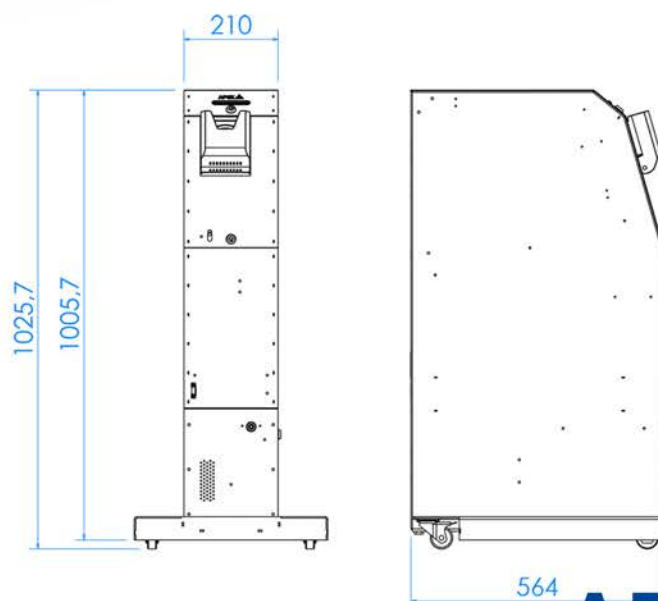

the next level

APEX *i* DROP *a*

WITH MRX ACCEPTOR

Key Features:

- **Fast Processing Speed:** 2 notes per second for rapid cash handling.
- **Bulk Note Processing:** 30 notes at once, enabling fast transactions.
- **Multi-Note Escrow:** holding up to 30 notes in escrow, enabling the same notes to be returned if the transaction is canceled.
- **Flexible Banknote Insertion:** 4 ways in total, reducing user errors.
- **Barcode Ticket Compatibility:** reading tickets in 2 ways for quick validation.
- **Large Cash Box Capacity:** 2200 notes in total.
- **User Interface & Display:** 11.6-inch main display. Optionally providing a 10.1-inch external rotating display.
- **Ticket Printer:** integrated into the system.
- **PTM Area for Customer Card Readers:** for seamless card-based transactions.
- **SAS System Integration:** for your existing SAS accounting system.
- **Ticket-to-Table Capability:** TITO ticket validation for immediate validation and exchange at the table.
- **Partial Ticket Exchange:** offering flexibility to the players.
- **SAS System Integration:** for your existing SAS accounting system, allowing it to be connected to any slot accounting system. The casino can create a group of iDrops and therefore see the real-time drops online.

APEX
www.apex-gaming.com

sales@apex-gaming.com