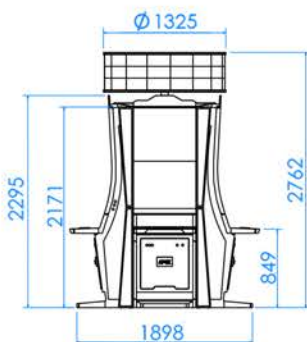

APEX
www.apex-gaming.com

sales@apex-gaming.com