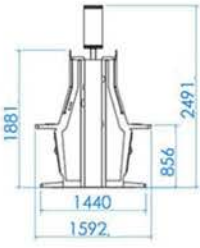

**APEX**   
www.apex-gaming.com

sales@apex-gaming.com

the next level

8 OR MORE CABINETS ISLAND

GLI CERTIFIED THE CLOVER LINK FOR USE WITH SPECIFIC PLATFORMS

CLOVER LINK XTREME LED DISPLAY S (FOUR-SIDE)

ASUP27