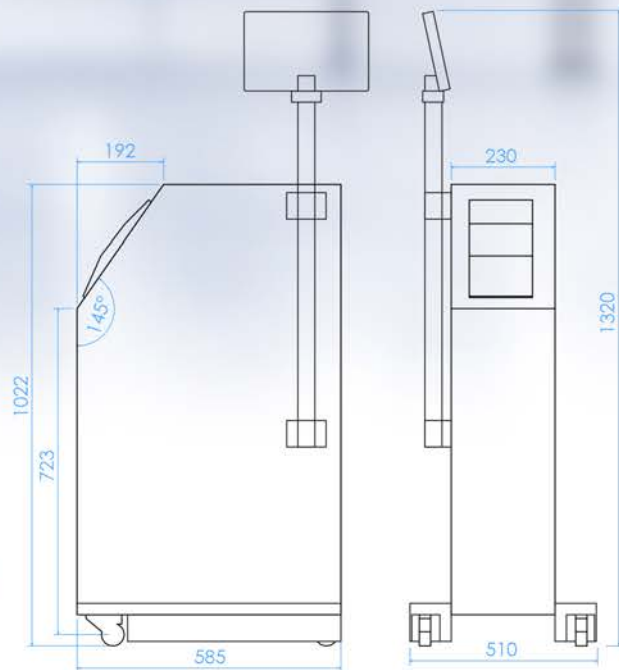

the next level

APEX *i* DROPS

BILL ACCEPTOR FOR THE GAMING TABLE

The brand new iDROPS adds a great new service for drop management at gaming tables. It combines security, high-speed and flexibility. Notes and tickets can be entered in a bulk of up to 250 at a time. The iDROPS does the rest automatically – securely validating and storing each individual note or ticket. Speed is the essence – see for yourself how quickly the iDROPS functions. An integrated ticket printer as well as player card reader are built inside the iDROPS. Furthermore, players can now bring tickets to the tables in exchange for jetons. The iDROPS even allows players to choose the amount to have in jetons – the remaining is paid out by ticket.

The iDROPS by APEX, The intelligent secure way of handling cash or tickets on your live game table

APEX
www.apex-gaming.com

sales@apex-gaming.com