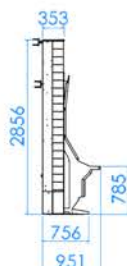

APEX
www.apex-gaming.com

sales@apex-gaming.com