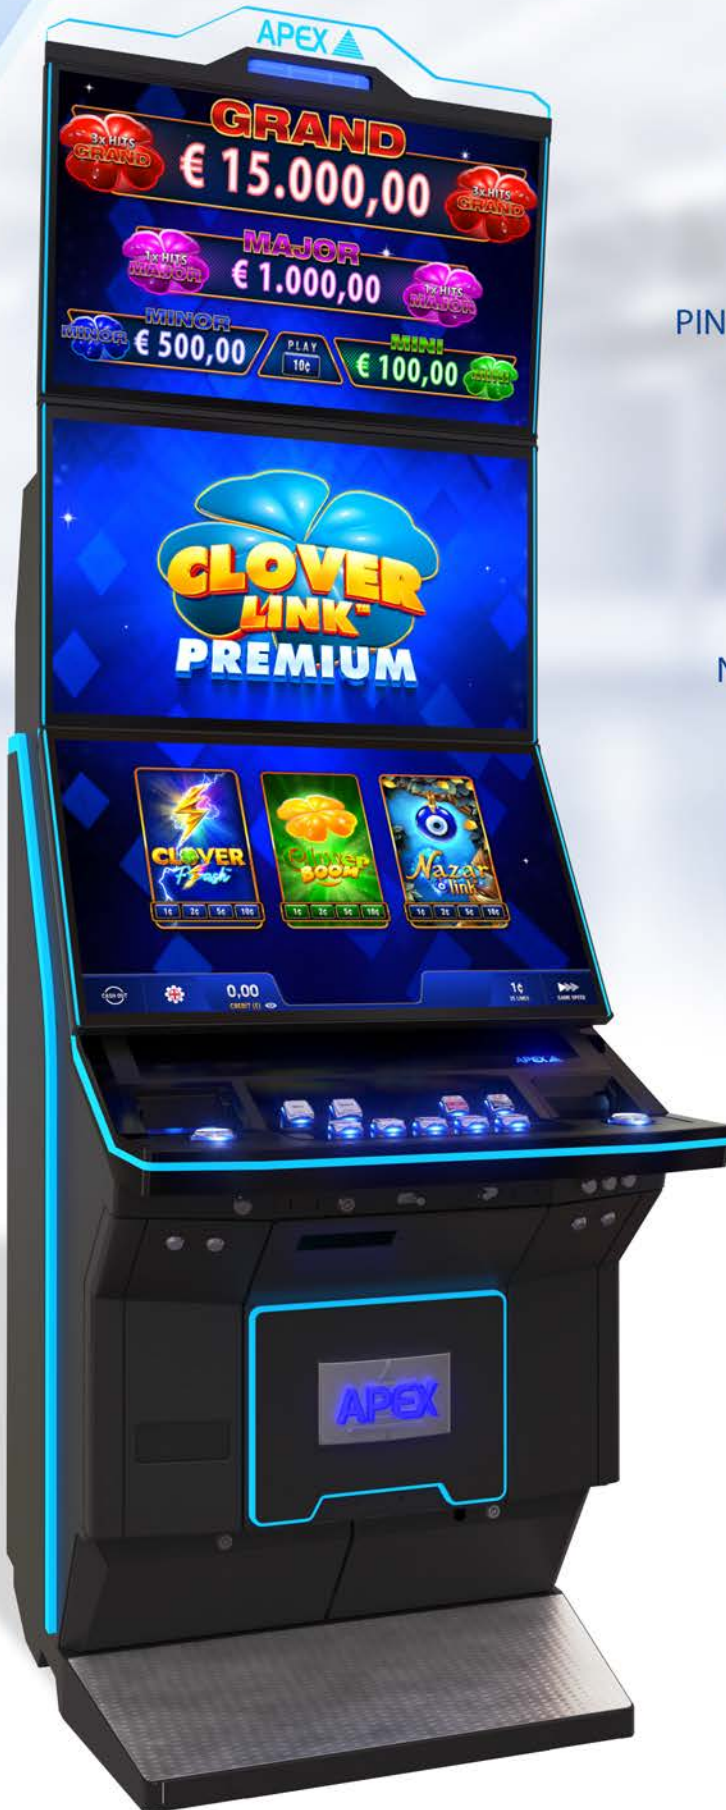

the next level

CLOVER LINK™ PREMIUM

APSL32P

NEXT GENERATION OF PINNACLE SLOT MACHINES FAMILY

EXQUISITE DESIGN IN STYLISH ELEGANT BLACK

NEW FULL HD 32" MONITORS WITH SIDE LED'S