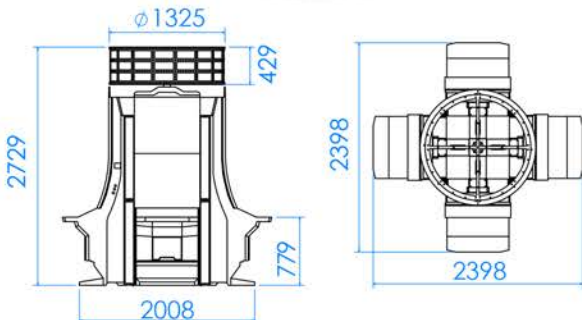

APEX
www.apex-gaming.com

sales@apex-gaming.com