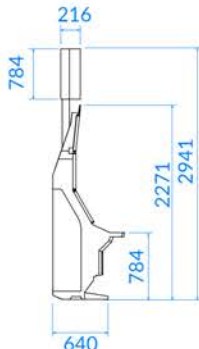

# CLOVER Link

**Gaming Labs Certified**  
GLI CERTIFIED THE CLOVER LINK FOR USE WITH SPECIFIC PLATFORMS

4 OR MORE CABINETS ISLAND

CLOVER LINK  
LED DISPLAY S

PINNACLE PREMIUM SL27

**APEX**  
www.apex-gaming.com