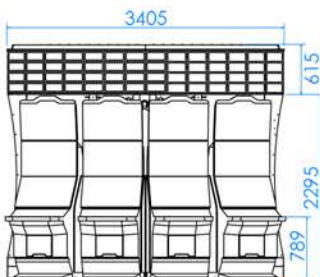

CLOVER LINK ELEMENTS

LED DISPLAY XXL

APSL32P

APEX
www.apex-gaming.com

sales@apex-gaming.com