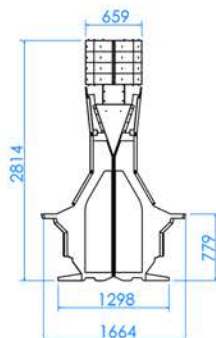

APEX

www.apex-gaming.com

sales@apex-gaming.com