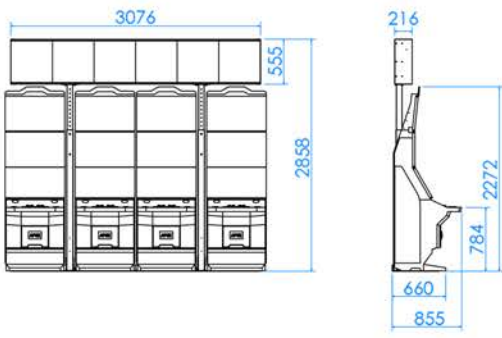

APEX www.apex-gaming.com

sales@apex-gaming.com