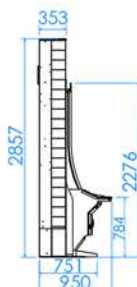

GLI CERTIFIED THE CLOVER LINK
FOR USE WITH SPECIFIC PLATFORMS