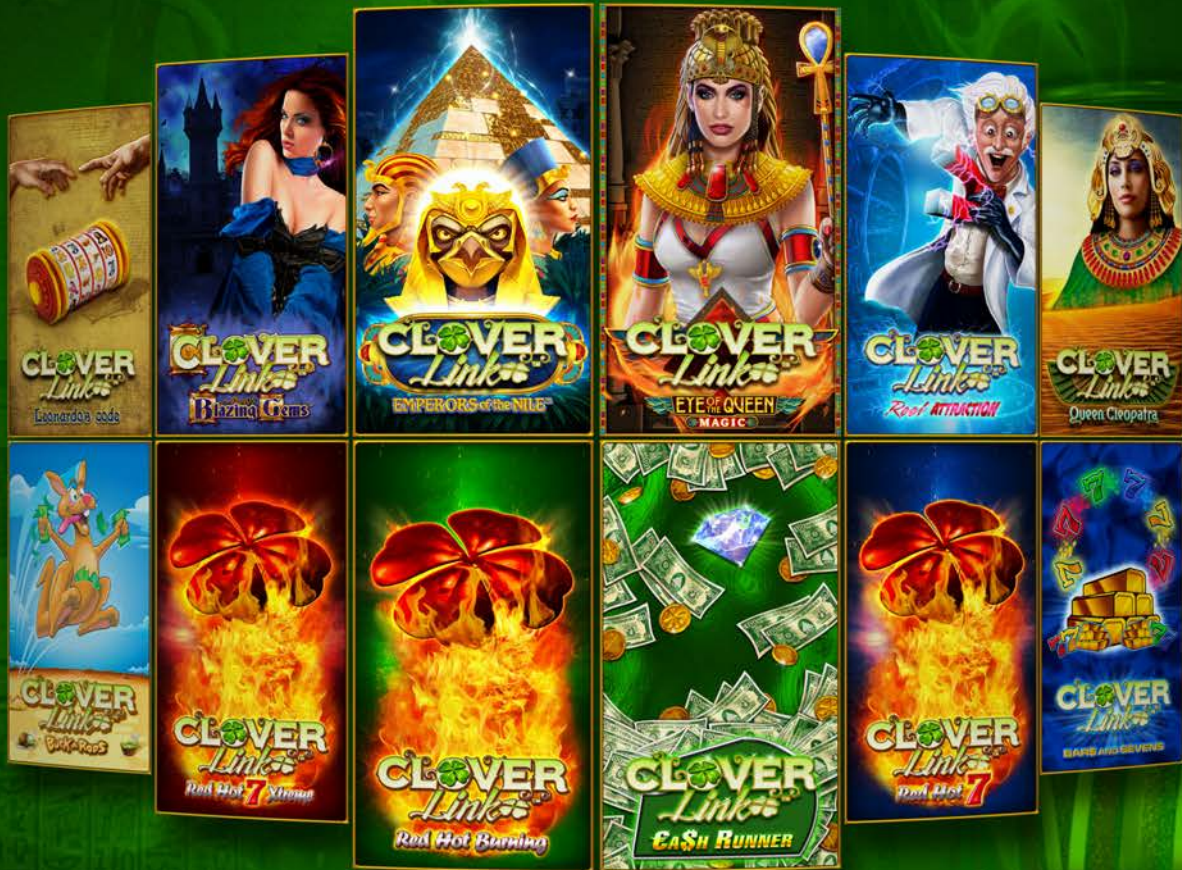

# CLOVER Link xtreme

❀ LINKED PROGRESSIVE JACKPOT PLATFORM WITH 12 GAMES ❀

❀ GRIPPING 2-LEVEL PROGRESSIVE JACKPOTS (GRAND & MAJOR) ❀

❀ JACKPOT GAME WITH UP TO x3 JACKPOT MULTIPLIER ❀

❀ MINI AND MINOR BONUS ❀

# CLOVER Link

- 🍀 LINKED PROGRESSIVE JACKPOT PLATFORM WITH 12 GAMES 🍀
- 🍀 GRIPPING 2-LEVEL PROGRESSIVE JACKPOTS (GRAND & MAJOR) 🍀
- 🍀 MINI AND MINOR BONUS 🍀
- 🍀 HIGHLY ATTRACTIVE LED SIGN 🍀

More info  
[sales@apex-gaming.com](mailto:sales@apex-gaming.com)