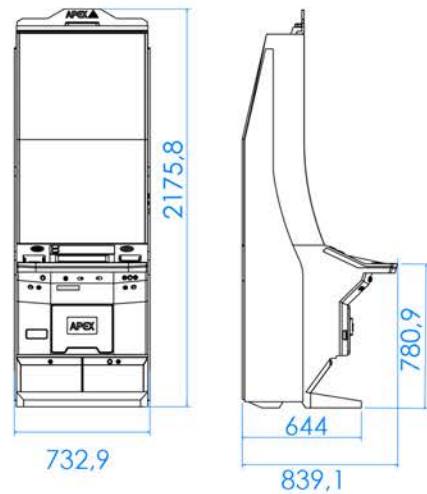

# CLOVER LINK<sup>®</sup> ELEMENTS

APSL49J

NEXT GENERATION OF  
PINNACLE SLOT MACHINES FAMILY

EXQUISITE DESIGN  
IN STYLISH ELEGANT BLACK

NEW 4K 49" MONITOR  
WITH SIDE LED'S

GLI CERTIFIED FOR USE  
WITH SPECIFIC PLATFORMS