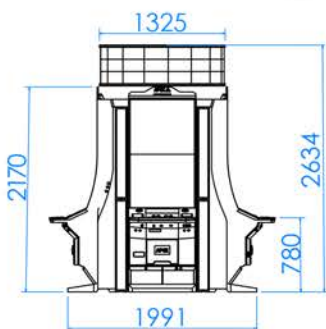

GLI CERTIFIED THE CLOVER LINK
FOR USE WITH SPECIFIC PLATFORMS

CLOVER LINK ELEMENTS

LED DISPLAY L

APSL49J