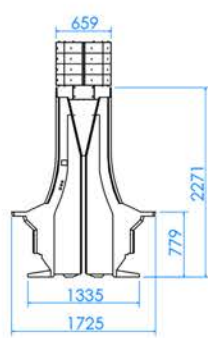

APEX
www.apex-gaming.com

sales@apex-gaming.com