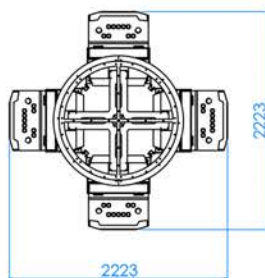

# CLOVER Link

GLI CERTIFIED THE CLOVER LINK  
FOR USE WITH SPECIFIC PLATFORMS

CLOVER LINK

LED DISPLAY L

ASUP27

**APEX**   
www.apex-gaming.com

sales@apex-gaming.com

the next level