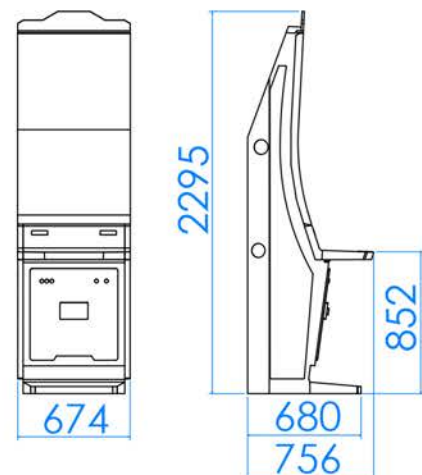

# CLOVER LINK<sup>®</sup> ELEMENTS

ASUP49J

NEXT GENERATION OF  
PINNACLE SLOT MACHINES FAMILY

EXQUISITE DESIGN  
IN STYLISH ELEGANT BLACK

NEW 4K 49" MONITOR  
WITH SIDE LED'S

GLI CERTIFIED FOR USE  
WITH SPECIFIC PLATFORMS