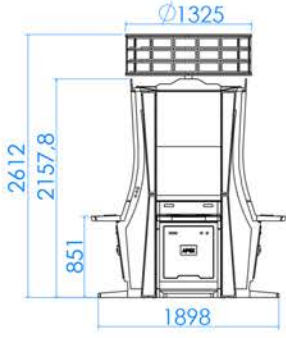

APEX
www.apex-gaming.com

sales@apex-gaming.com