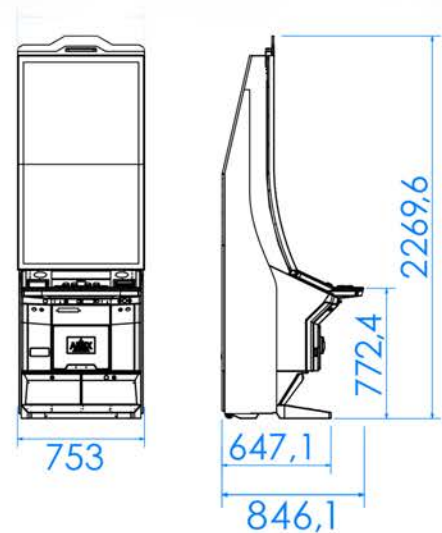

# CLOVER LINK® ELEMENTS

APSL55J

NEXT GENERATION OF  
PINNACLE SLOT MACHINES FAMILY

EXQUISITE DESIGN  
IN STYLISH ELEGANT BLACK

NEW 4K 55" MONITOR  
WITH SIDE LED'S

GLI CERTIFIED FOR USE  
WITH SPECIFIC PLATFORMS