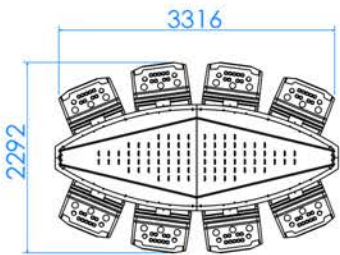

# CLOVER LINK<sup>®</sup> ELEMENTS

GLI CERTIFIED THE CLOVER LINK FOR USE WITH SPECIFIC PLATFORMS

CLOVER LINK ELEMENTS

LED DISPLAY XXL

ASUP49J

**APEX**   
www.apex-gaming.com

  
sales@apex-gaming.com

the next level