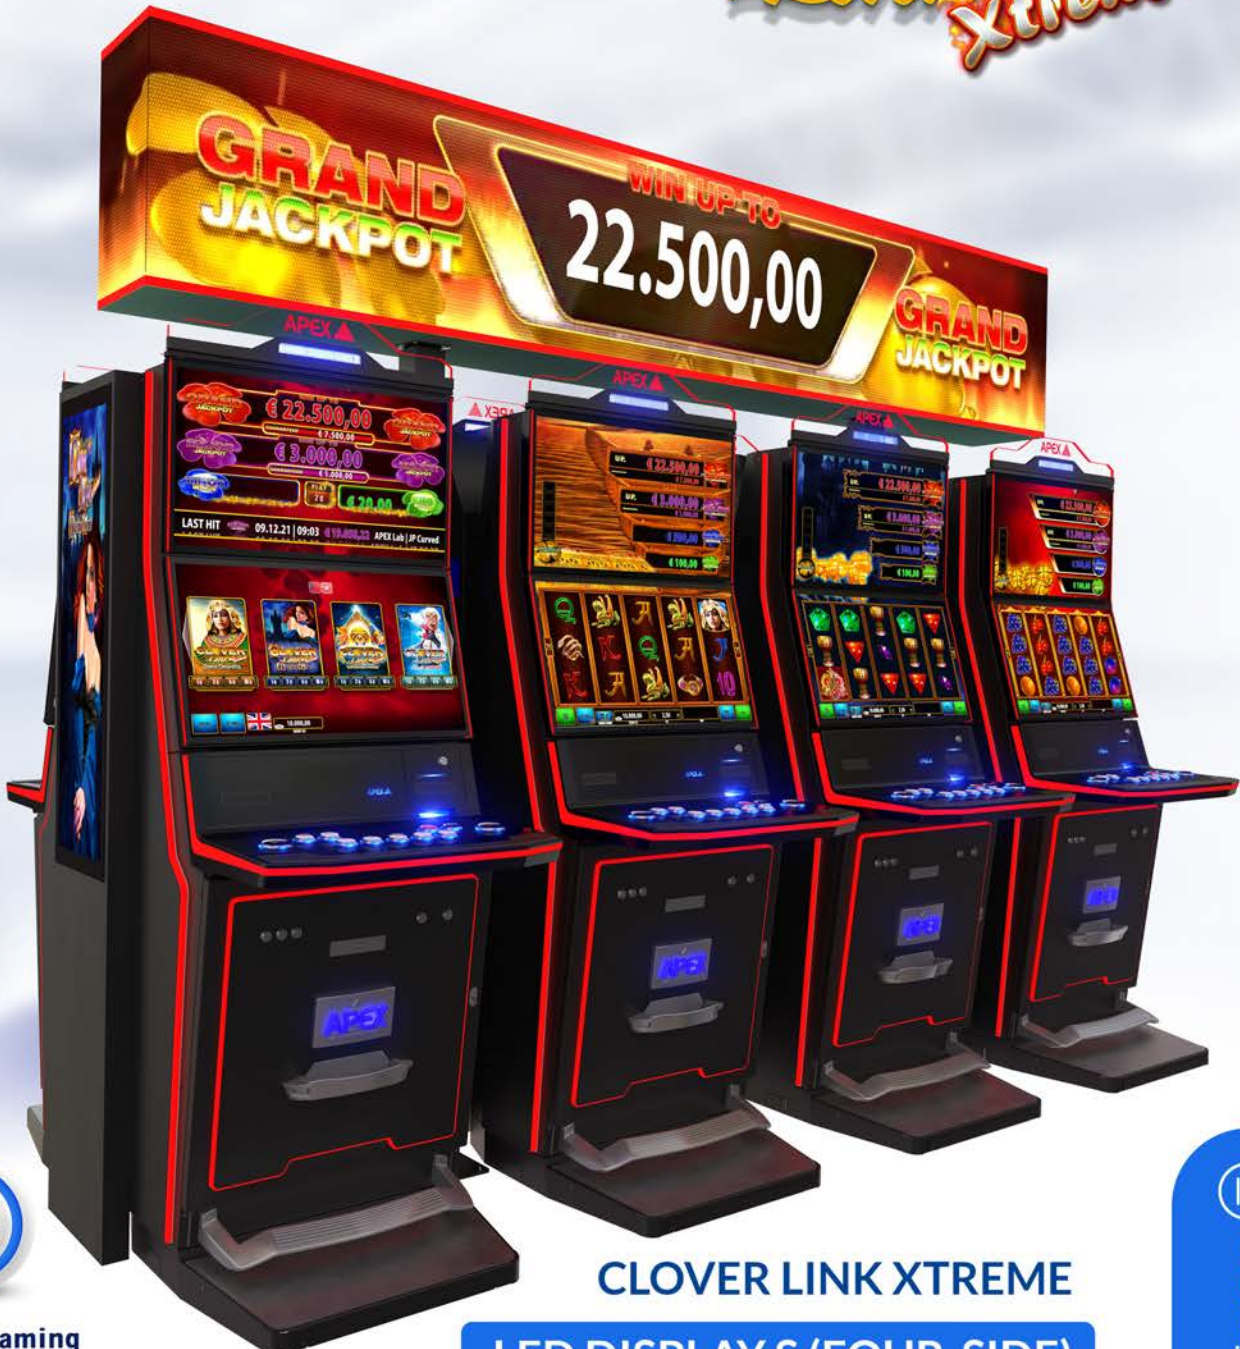

the next level

8 OR MORE CABINETS ISLAND

GLI CERTIFIED THE CLOVER LINK FOR USE WITH SPECIFIC PLATFORMS

CLOVER LINK XTREME LED DISPLAY S (FOUR-SIDE)

ASUP27