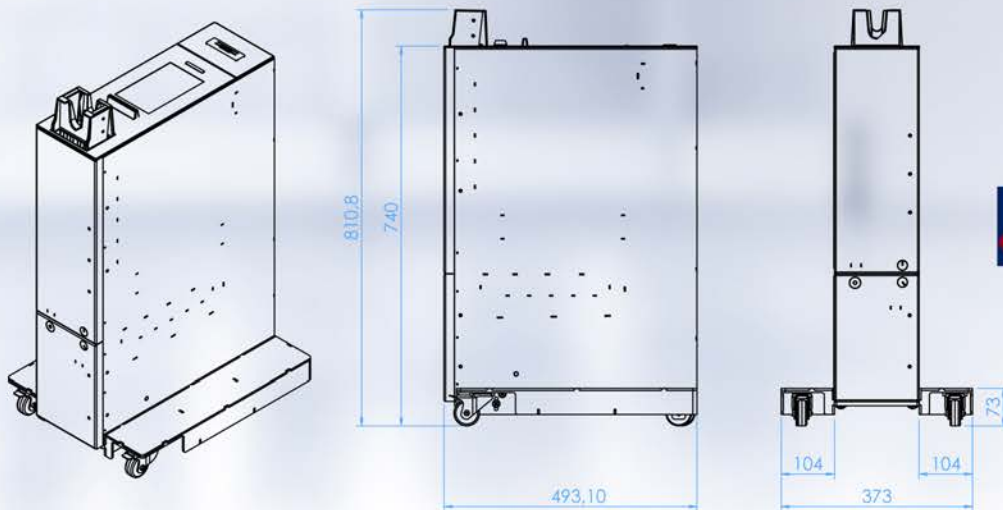

the next level

APEX *i* DROPe

BILL ACCEPTOR FOR THE GAMING TABLE

The brand new iDROPe adds a great new service for drop management at gaming tables. It combines security, speed and flexibility. Notes and tickets can be entered in a bulk of up to 30 at a time. The iDROPe does the rest automatically – securely validating and storing each individual note or ticket. Speed is the essence – see for yourself how quickly the iDROPe functions. An integrated ticket printer completes the iDROPe. Furthermore, players can now bring tickets to the tables in exchange for jetons. The iDROPe even allows players to choose the amount to have in jetons – the remaining is paid out by ticket.

The iDROPe by APEX, The intelligent secure way of handling cash or tickets on your live game table