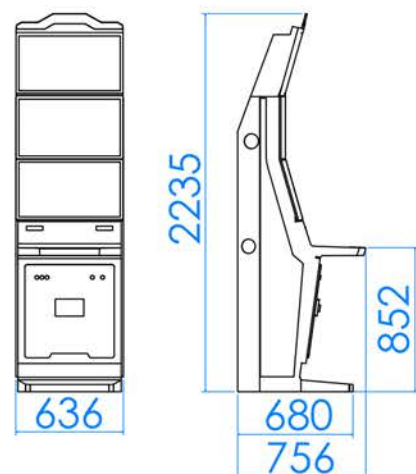

# CLOVER LINK<sup>®</sup> ELEMENTS

ASUP27P

NEXT GENERATION OF  
PINNACLE SLOT MACHINES FAMILY

EXQUISITE DESIGN  
IN STYLISH ELEGANT BLACK

NEW FULL HD 27" MONITORS  
WITH SIDE LED'S

GLI CERTIFIED FOR USE  
WITH SPECIFIC PLATFORMS