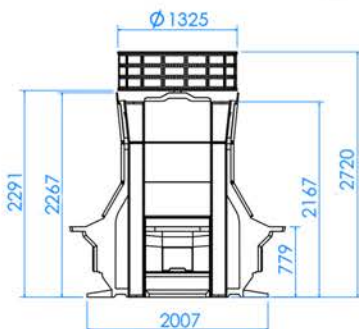

APEX
www.apex-gaming.com

sales@apex-gaming.com