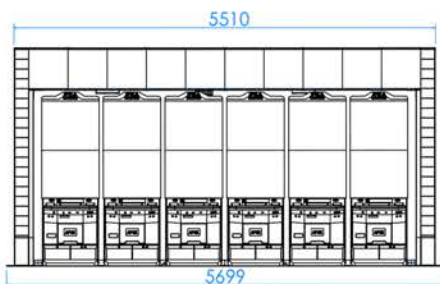

GLI CERTIFIED THE CLOVER LINK
FOR USE WITH SPECIFIC PLATFORMS