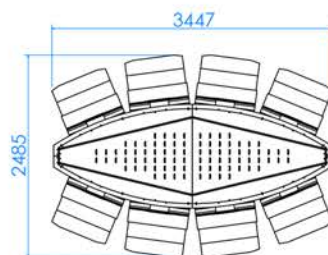

CLOVER LINK ELEMENTS

LED DISPLAY XXL

APSL32P

APEX
www.apex-gaming.com

sales@apex-gaming.com