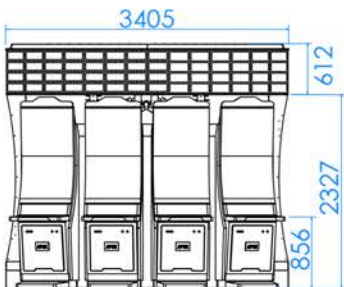

APEX
www.apex-gaming.com

sales@apex-gaming.com