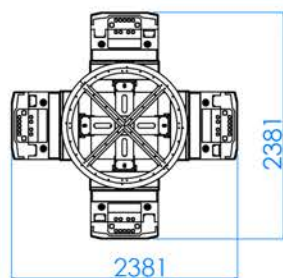

GLI CERTIFIED THE CLOVER LINK
FOR USE WITH SPECIFIC PLATFORMS

CLOVER LINK ELEMENTS

LED DISPLAY L

APSL49J