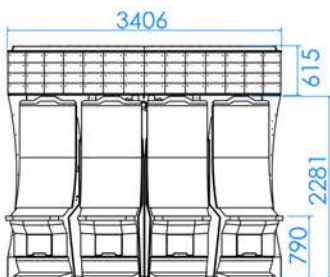

APEX
www.apex-gaming.com

sales@apex-gaming.com