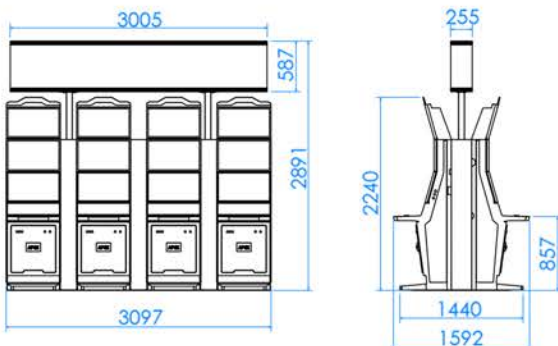

# CLOVER LINK™ PREMIUM

8  
OR MORE  
CABINETS  
ISLAND

**Gaming  
Labs  
Certified.**

GLI CERTIFIED THE CLOVER LINK  
FOR USE WITH SPECIFIC PLATFORMS

CLOVER LINK PREMIUM  
LED DISPLAY S (FOUR-SIDE)

ASUP27P