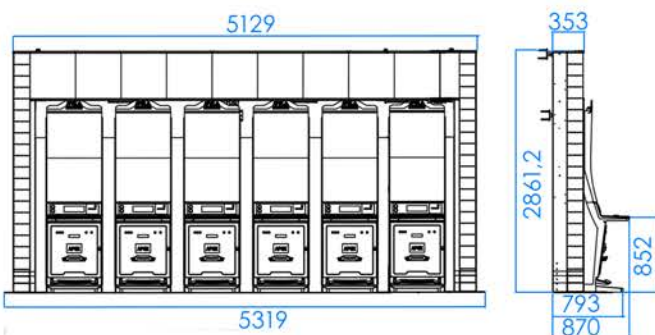

APEX
www.apex-gaming.com

sales@apex-gaming.com