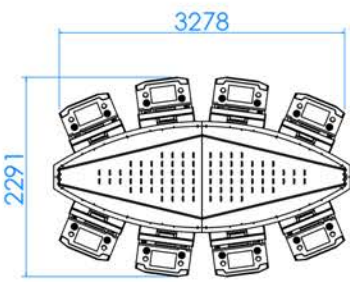

sales@apex-gaming.com