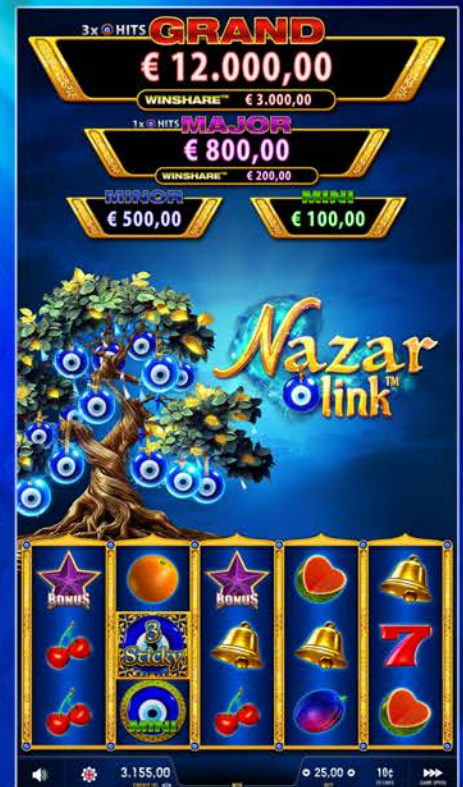

the next level

CLOVER LINK™ PREMIUM

The Clover Link Premium platform introduces a thrilling trio of games: CLOVER FLASH, CLOVER BOOM and NAZAR LINK - each designed to captivate players with stunning themes and immersive gameplay.

Each game on the CLOVER LINK PREMIUM platform includes its unique bonus feature. These bonuses are designed to keep gameplay fresh and dynamic, providing players various ways to increase their winnings and extend their gaming sessions.

Available with WINSHARE™ feature enabling every session to be more thrilling as players can benefit from collective wins.

More info
sales@apex-gaming.com

www.apex-gaming.com

APEX