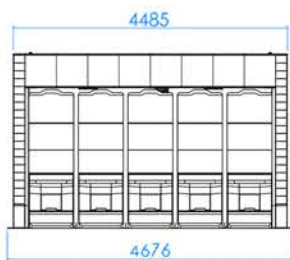

APEX
www.apex-gaming.com

sales@apex-gaming.com