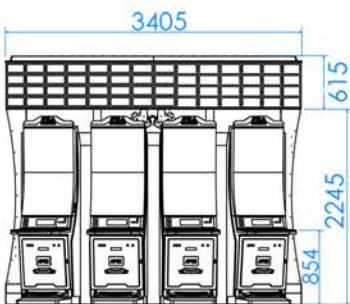

sales@apex-gaming.com