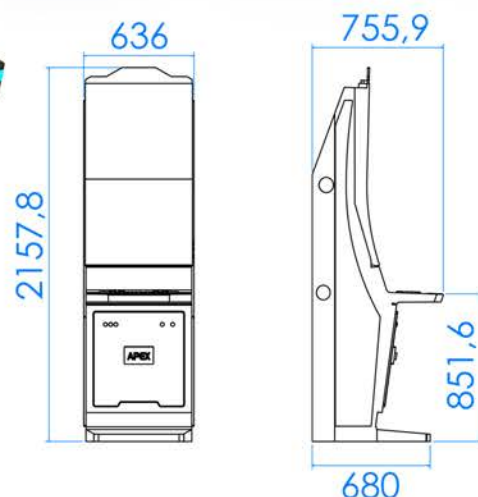

# CLOVER LINK ELEMENTS

ASUP43J

NEXT GENERATION OF  
PINNACLE SLOT MACHINES FAMILY

EXQUISITE DESIGN  
IN STYLISH ELEGANT BLACK

NEW 4K 43" MONITOR  
WITH SIDE LED'S

GLI CERTIFIED FOR USE  
WITH SPECIFIC PLATFORMS