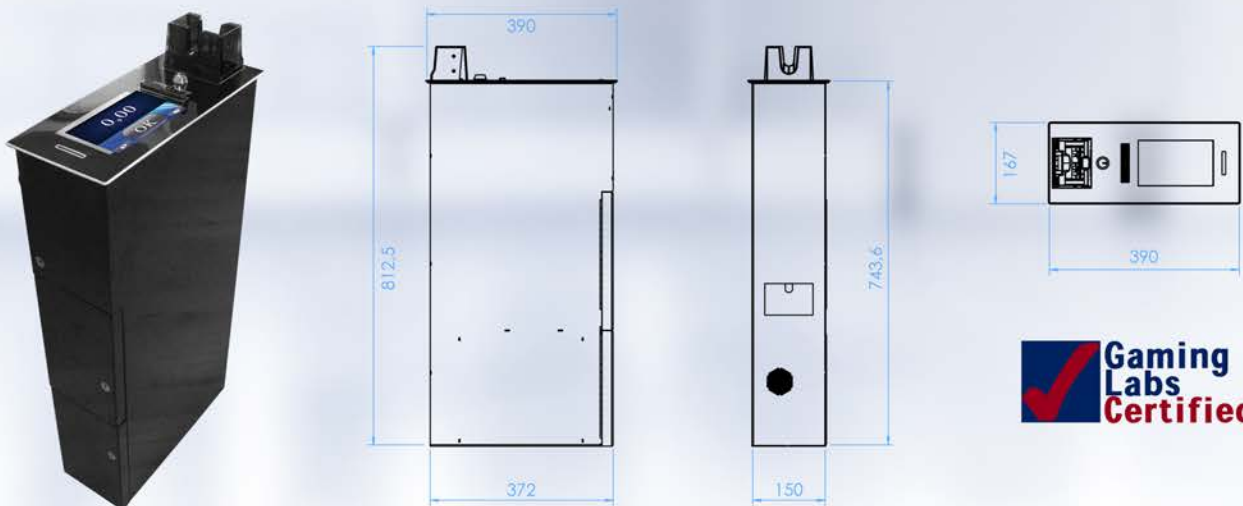

the next level

APEX *i* DROP

BILL ACCEPTOR FOR THE GAMING TABLE

The brand new iDROP adds a great new service for drop management at gaming tables. It combines security, speed and flexibility. Notes and tickets can be entered in a bulk of up to 30 at a time. The iDROP does the rest automatically – securely validating and storing each individual note or ticket. Speed is the essence – see for yourself how quickly the iDROP functions. An integrated ticket printer completes the iDROP. Furthermore, players can now bring tickets to the tables in exchange for jetons. The iDROP even allows players to choose the amount to have in jetons – the remaining is paid out by ticket.

The iDROP by APEX, The intelligent secure way of handling cash or tickets on your live game table

sales@apex-gaming.com